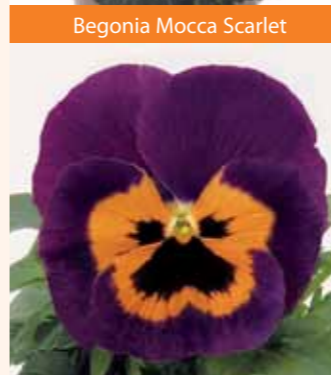

# Aster

Only 1 cutting /  
Nur 1 Steckling

Aster Magic Blue

Aster Magic Purple

Aster Magic Pink

Aster Magic White

Primula Romantica

Primula Rosita

Viola Frizzle Sizzle Mix

Primula Ordy Yellow-Red impr.

Begonia Mocca Scarlet

Begonia Mocca Yellow

Viola Select Orange Wing

Viola Cornuta Black

Primula Festival Mix

	color/name	flowering month
<b>Primula</b>		
Danova	Mix	12-2
Ordy	Mix	12-2
Primera	Mix	10-1
Rainbow	Mix	3
Romantica	Mix	2
Rosita	Mix	1-2
Spätlese	Mix	2-3
Tulip (Double)	Mix	1-2
<b>Ranunculus</b>		
		plant week
Riviera	Mix	42-51
Riviera	Bordeaux	42-51
Riviera	Burgundy	42-51
Riviera	Orange	42-51
Riviera	Pink	42-51
Riviera	Red	42-51
Riviera	White	42-51
Riviera	Yellow	42-51
<b>Viola</b>		
		plant week
Viola cornuta	Cornet series	34-48
Viola wittrockiana	Frizzle Sizzle Mix	34-48
Viola wittrockiana	Select series	34-48
<b>Other</b>		
		plant week
Begonia Semperflorens	Senator	8-13
Begonia Tuberosa	Non Stop / Mocca	7-15
Bellis	Galaxy red, rose, white	39-48
Cineraria	Starwars	38-45
Petunia Festival series	various colors	7-15
Petunia Frost series	various colors	7-15

Variety Sorte	Royalties Lizenzen	Response time Reaktionszeit	Flower colour Blütenfarbe	Diameter Durchmesser	Vigour Wuchs
<b>Single - Einfach</b>					
Magic Blue*	25	4,5	blue	35/10	compact
Magic Pink*	25	5	pink	35/10	medium
Magic Purple*	25	5	purple	35/10	medium
Magic White*	25	5	white	35/10	medium